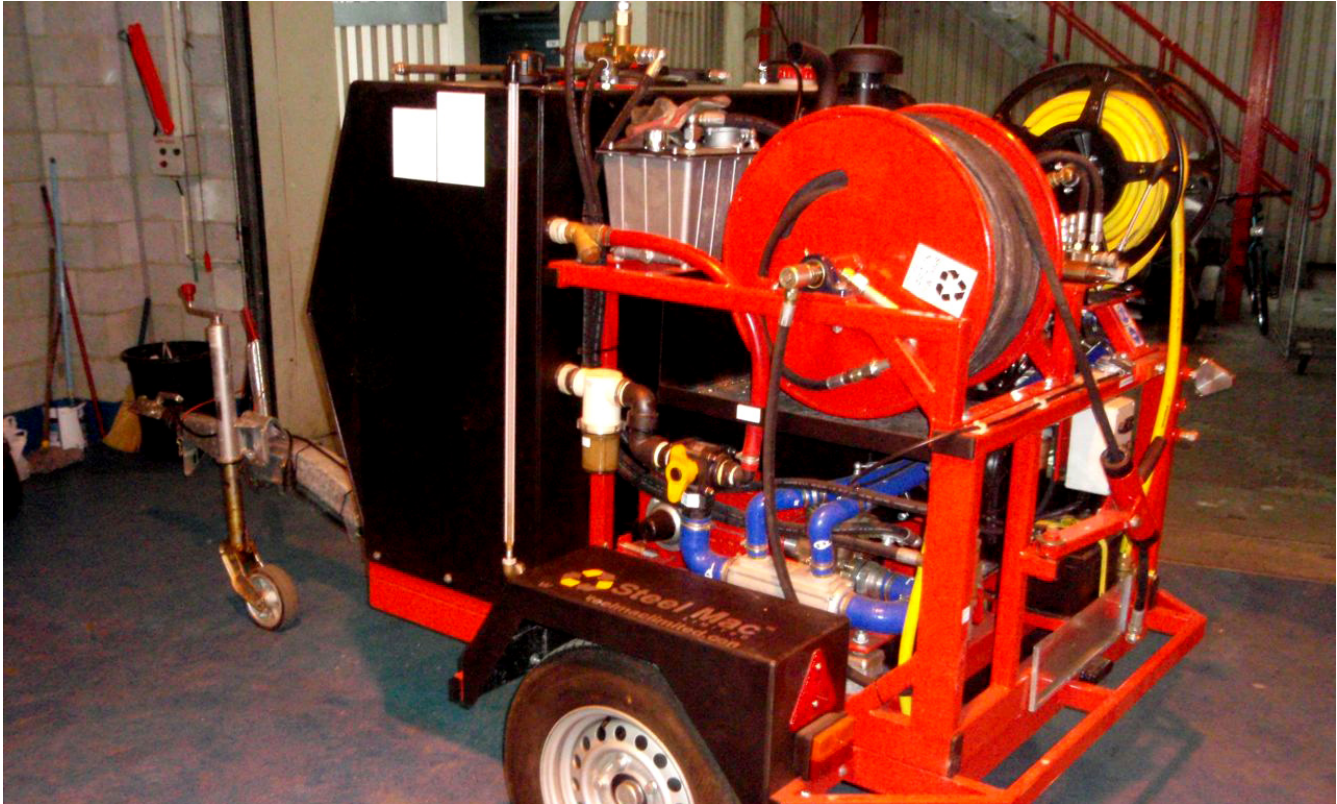

Steel MacTM
LIMITED

SteelMac Limited, Unit 27 New Harbours, Gibraltar

ROBOJET P50 Diesel Pressure Washer

Specification Sheet

ROBOJET P50 Diesel Pressure Washer

ROBOJET P50 - Trailer Jetting Unit

- Isuzu industrial 50hp / 4 cylinder diesel engine
- Triplex plunger pump
- Belt & pulley reduction drive
- Hydraulic powered high pressure delivery hose reel
- 300ft Delivery hose
- Through-flow inlet hose reel
- 25m Inlet hose
- Dry shut wash down gun with needle and fan
- Set of drains
- Mini Jet Kit
- 260bar (4000psi) @ 58lpm (13gpm) or
- 200bar (3000psi) @ 72lpm (16gpm)
- Ideal for most drain cleaning work