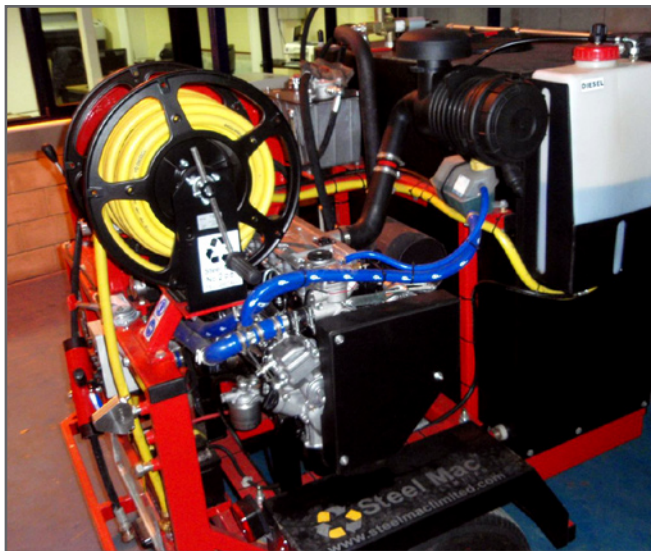

Steel MacTM
LIMITED

SteelMac Limited, Unit 27 New Harbours, Gibraltar

ROBOJET P50 Diesel Pressure Washer

Specification Sheet

ROBOJET P50 Diesel Pressure Washer

ROBOJET P50 - Trailer Jetting Unit

- Isuzu industrial 50hp / 4 cylinder diesel engine
- Triplex plunger pump
- Belt & pulley reduction drive
- Hydraulic powered high pressure delivery hose reel
- 300ft Delivery hose
- Through-flow inlet hose reel
- 25m Inlet hose
- Dry shut wash down gun with needle and fan
- Set of drains
- Mini Jet Kit
- 260bar (4000psi) @ 58lpm (13gpm) or
- 200bar (3000psi) @ 72lpm (16gpm)
- Ideal for most drain cleaning work