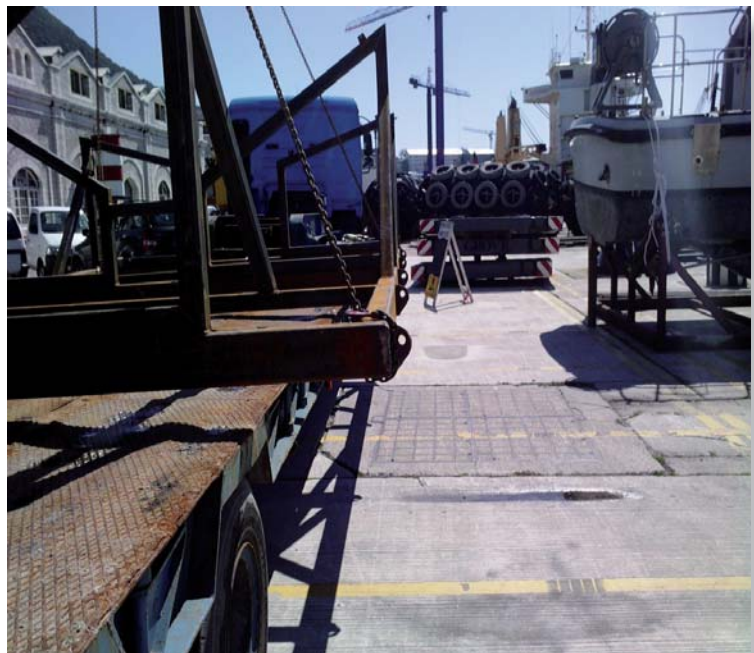

Serco Sewage Job Specification Sheet

Serco Sewage Job

Cradle for HMS enterprise Tender boat

Specification Sheet

Cradle for HMS enterprise Tender boat

Control tower disassembly

Specification Sheet

Control tower disassembly